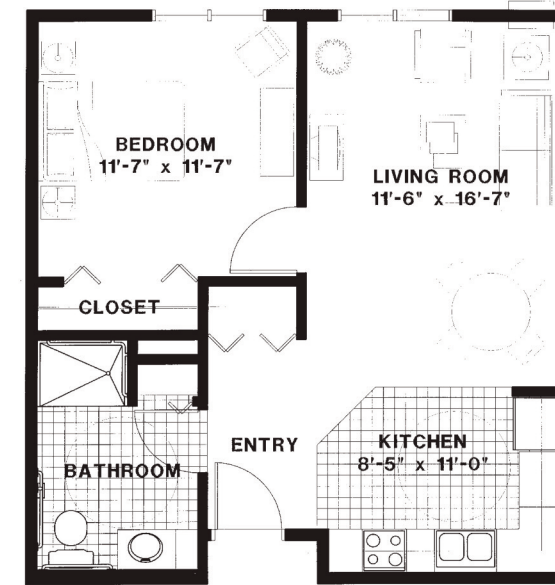

Independent Living Floor Plans

Cerinity Residence – Marian of Saint Paul

Cerinity Residence –
 Marian of St. Paul
 225 Frank St.
 St. Paul, MN 55106
 651-793-2100
 CerinitySeniorCare.org

Marian of Saint Paul

UNIT J
ONE BEDROOM

UNIT K
TWO BEDROOM

UNIT R ONE BEDROOM

INDEPENDENT LIVING
GROUND FLOOR

UNIT L
TWO BEDROOM

UNIT M
ONE BEDROOM

INDEPENDENT LIVING
FIRST FLOOR