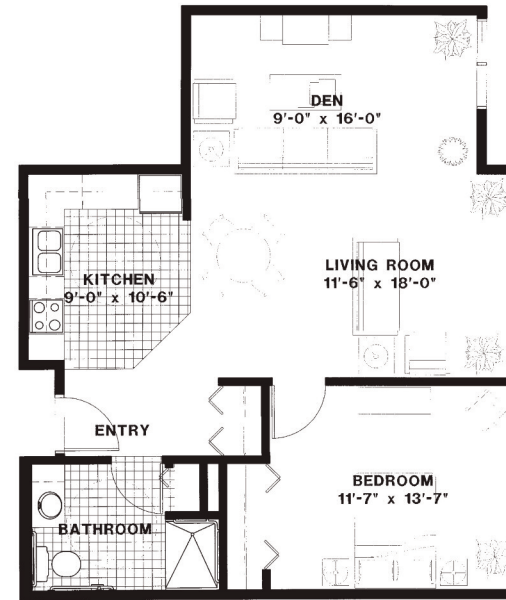

Independent Living Floor Plans

Cerinity Residence – Marian of Saint Paul

Cerinity Residence –
 Marian of St. Paul
 225 Frank St.
 St. Paul, MN 55106
 651-793-2100
 CerinitySeniorCare.org

Marian of Saint Paul

UNIT J
ONE BEDROOM

UNIT K
TWO BEDROOM

UNIT R ONE BEDROOM

INDEPENDENT LIVING
GROUND FLOOR

UNIT L
TWO BEDROOM

UNIT M
ONE BEDROOM

INDEPENDENT LIVING
FIRST FLOOR