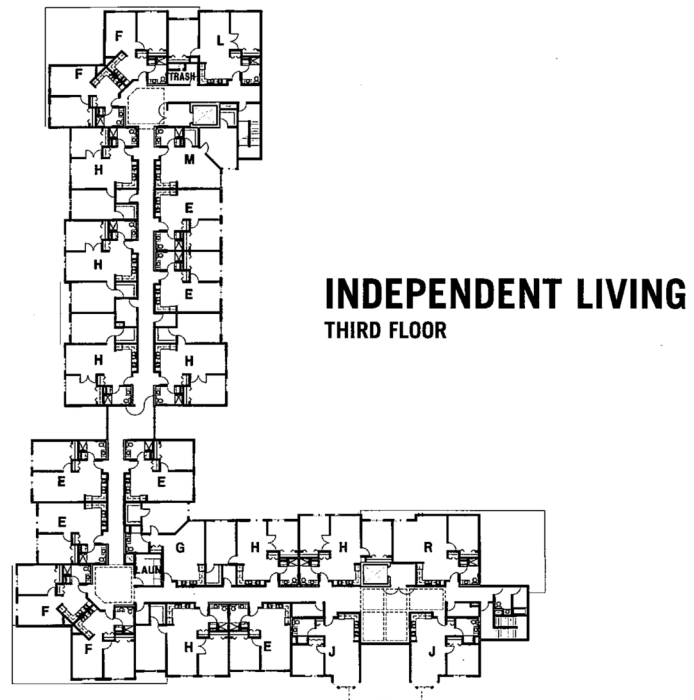

Independent Living Floor Plans

Cerinity Residence – Marian of Saint Paul

Cerinity Residence –
 Marian of St. Paul
 225 Frank St.
 St. Paul, MN 55106
 651-793-2100
 CerinitySeniorCare.org

Marian of Saint Paul

UNIT J
ONE BEDROOM

UNIT K
TWO BEDROOM

UNIT R ONE BEDROOM

INDEPENDENT LIVING
GROUND FLOOR

UNIT L
TWO BEDROOM

UNIT M
ONE BEDROOM

INDEPENDENT LIVING
FIRST FLOOR