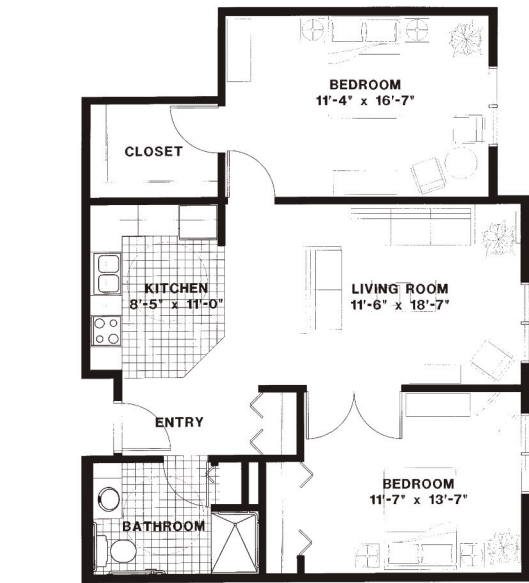

Independent Living Floor Plans

Cerinity Residence – Marian of Saint Paul

Cerinity Residence –
 Marian of St. Paul
 225 Frank St.
 St. Paul, MN 55106
 651-793-2100
 CerinitySeniorCare.org

Marian of Saint Paul

UNIT J
ONE BEDROOM

UNIT K
TWO BEDROOM

UNIT R ONE BEDROOM

INDEPENDENT LIVING
GROUND FLOOR

UNIT L
TWO BEDROOM

UNIT M
ONE BEDROOM

INDEPENDENT LIVING
FIRST FLOOR