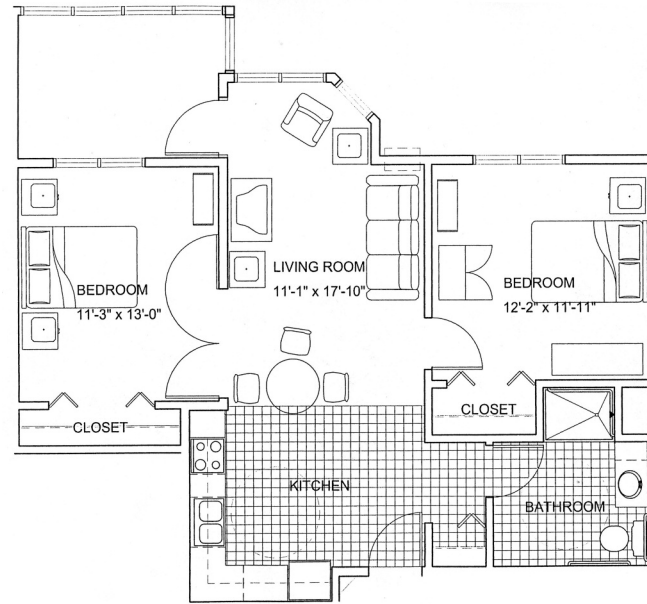

Independent Living Floor Plans

Cerinity Residence – Marian of Saint Paul

Cerinity Residence –
 Marian of St. Paul
 225 Frank St.
 St. Paul, MN 55106
 651-793-2100
 CerinitySeniorCare.org

Marian of Saint Paul

UNIT J
ONE BEDROOM

UNIT K
TWO BEDROOM

UNIT R ONE BEDROOM

INDEPENDENT LIVING
GROUND FLOOR

UNIT L
TWO BEDROOM

UNIT M
ONE BEDROOM

INDEPENDENT LIVING
FIRST FLOOR