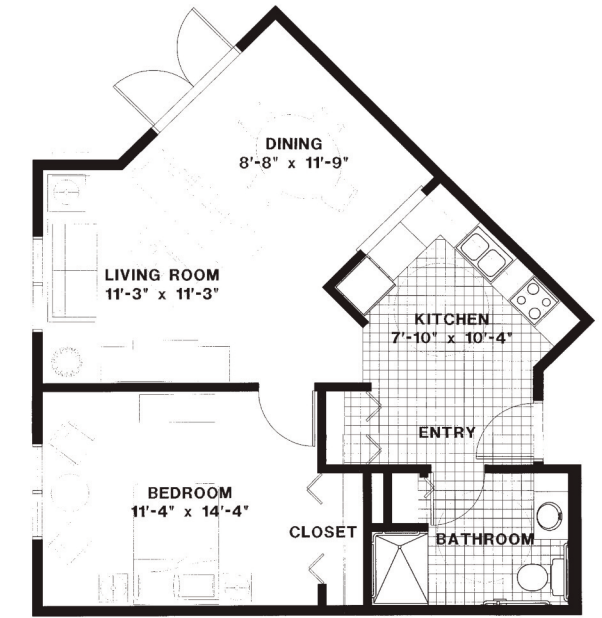

Independent Living Floor Plans

Cerinity Residence – Marian of Saint Paul

Cerinity Residence –
 Marian of St. Paul
 225 Frank St.
 St. Paul, MN 55106
 651-793-2100
 CerinitySeniorCare.org

Marian of Saint Paul

UNIT J
ONE BEDROOM

UNIT K
TWO BEDROOM

UNIT R ONE BEDROOM

INDEPENDENT LIVING
GROUND FLOOR

UNIT L
TWO BEDROOM

UNIT M
ONE BEDROOM

INDEPENDENT LIVING
FIRST FLOOR