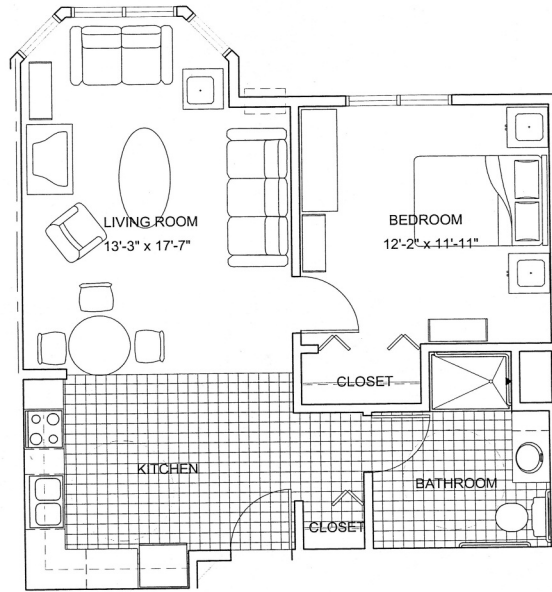

Independent Living Floor Plans

Cerinity Residence – Marian of Saint Paul

Cerinity Residence –
 Marian of St. Paul
 225 Frank St.
 St. Paul, MN 55106
 651-793-2100
 CerinitySeniorCare.org

Marian of Saint Paul

UNIT J
ONE BEDROOM

UNIT K
TWO BEDROOM

UNIT R ONE BEDROOM

INDEPENDENT LIVING
GROUND FLOOR

UNIT L
TWO BEDROOM

UNIT M
ONE BEDROOM

INDEPENDENT LIVING
FIRST FLOOR