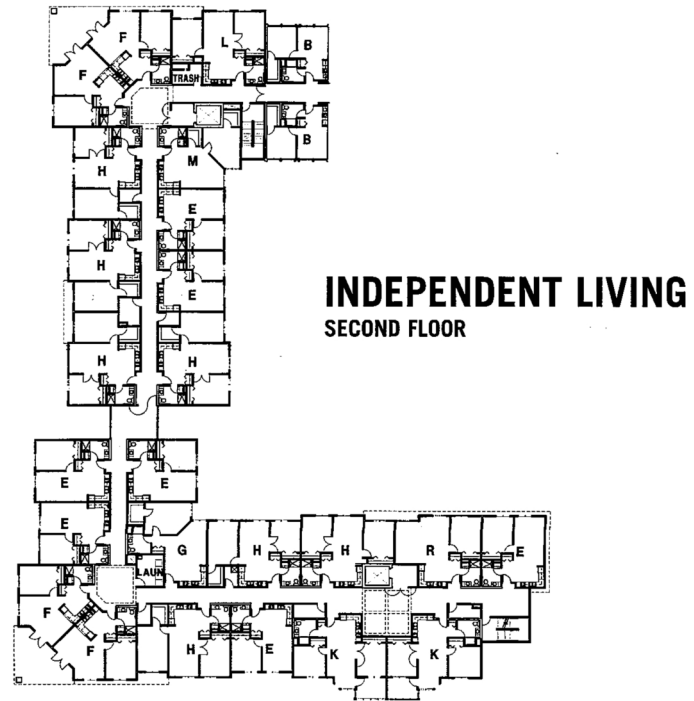

Independent Living Floor Plans

Cerinity Residence – Marian of Saint Paul

Cerinity Residence –
 Marian of St. Paul
 225 Frank St.
 St. Paul, MN 55106
 651-793-2100
 CerinitySeniorCare.org

Marian of Saint Paul

UNIT J
ONE BEDROOM

UNIT K
TWO BEDROOM

UNIT R ONE BEDROOM

INDEPENDENT LIVING
GROUND FLOOR

UNIT L
TWO BEDROOM

UNIT M
ONE BEDROOM

INDEPENDENT LIVING
FIRST FLOOR