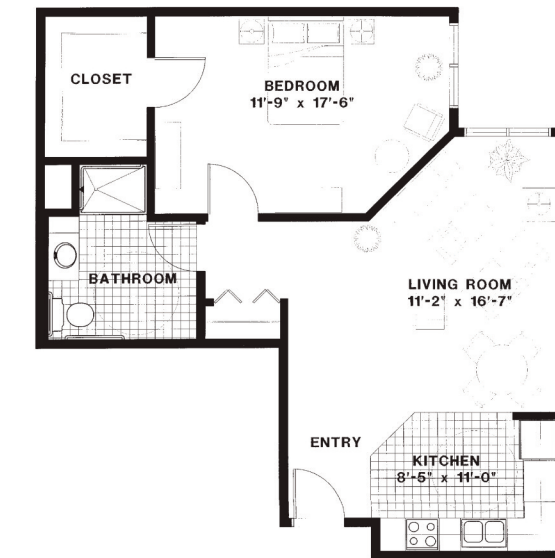

Independent Living Floor Plans

Cerinity Residence – Marian of Saint Paul

Cerinity Residence –
 Marian of St. Paul
 225 Frank St.
 St. Paul, MN 55106
 651-793-2100
 CerinitySeniorCare.org

Marian of Saint Paul

UNIT J
ONE BEDROOM

UNIT K
TWO BEDROOM

UNIT R ONE BEDROOM

INDEPENDENT LIVING
GROUND FLOOR

UNIT L
TWO BEDROOM

UNIT M
ONE BEDROOM

INDEPENDENT LIVING
FIRST FLOOR